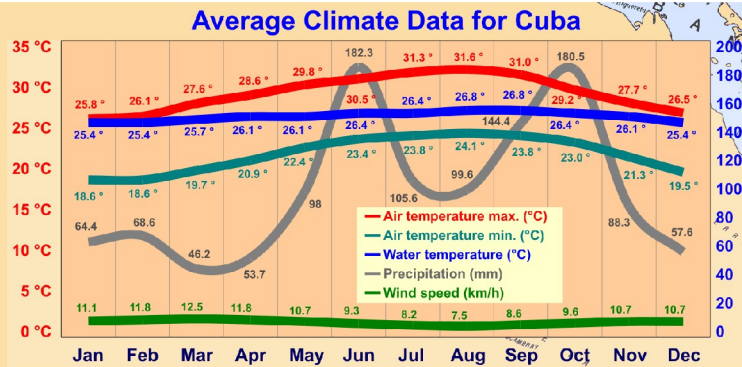

Cuba

Itinerary Proposals

(see text for detailed descriptions)

- 7 day cruise eastwards
- 7 day cruise westwards
- - - Expansion of the 7 day cruise (westwards) to 14 days

Cienfuegos